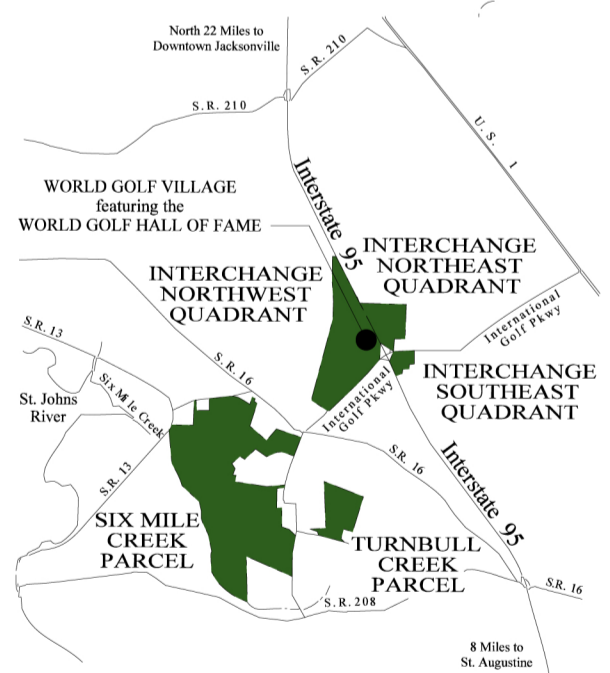

WORLD GOLF VILLAGE COMMUNITY MAP